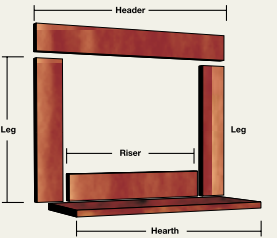

ADJUSTABLE CABINET & CORNER MANTELS

Mantels Direct offers a selection of uniquely designed **Adjustable Cabinet and Corner Mantels** with adjustable openings. These mantels accommodate nearly all makes and models of vented gas, vent-free gas and electric fireboxes. Each design can be made in a variety of wood types and finish options. Accessory options include bookcase/TV tops and raised hearths. Side bookcases are available for cabinets only. Our cabinet and corner mantels feature openings that are adjustable in both width and height to allow for a range of firebox sizes.

» Please see www.mantelsdirect.com/cabinet_mantels.html for complete information including pricing.

WOOD MANTEL SHELVES

We feature a wide variety of mantel shelf styles. They are available in standard lengths (most in 48", 60", 72"), as well as custom lengths and shapes ("L", "U") for special situations. All shelves ship with mounting boards and screws. Our mantel shelves are available either finished or unfinished in Poplar for Painting, Poplar for Staining, Pine, Red Oak, Cherry, Maple, Birch & Knotty Alder. San Gabriel and Shenandoah are available in Primed MDF, Poplar for Painting, Poplar for Staining, Red Oak, Cherry & Maple.

» Please see www.mantelsdirect.com/wood-shelves.html for complete information including pricing.

NATURAL STONE SURROUND FACING KITS