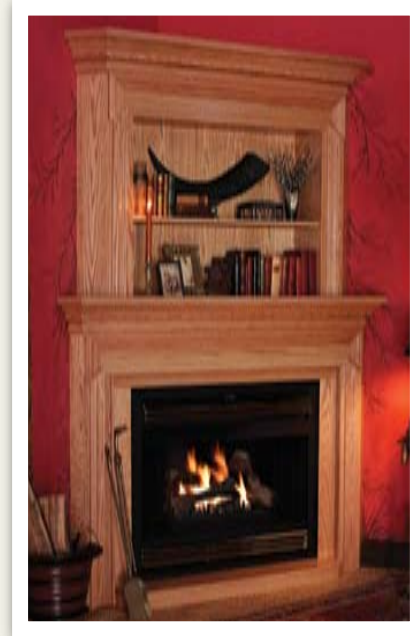

MONTGOMERY Corner mantel in Golden Oak on Red Oak shown with optional TV/Bookcase Top.