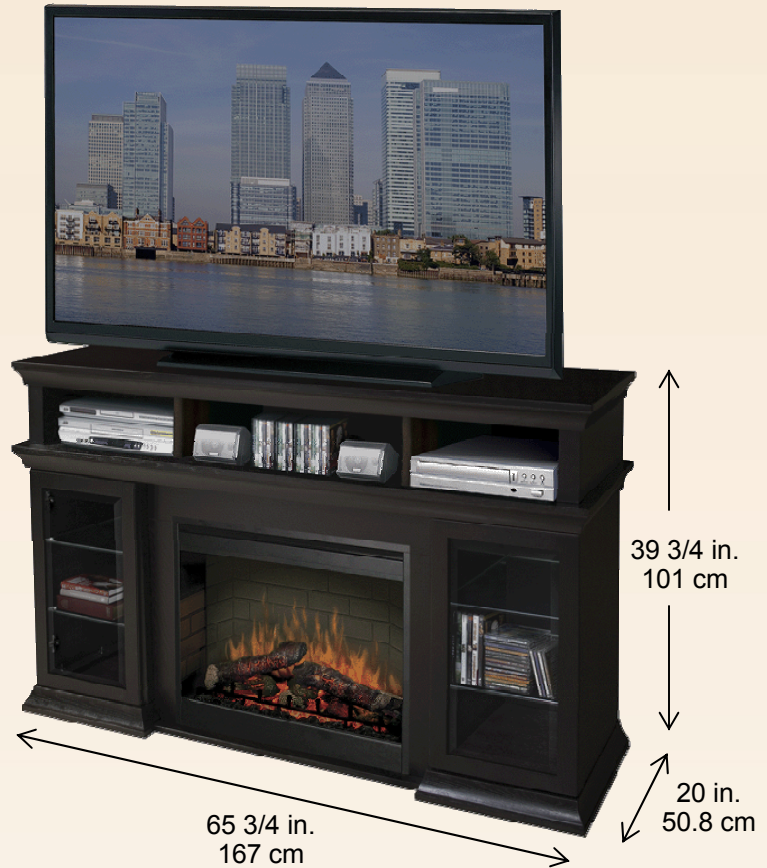

Bennett Electric Fireplace

SMP-155G-E-ST

Media Console

An elegant companion for the home theater, the Bennett Media Console combines convenience and style with ample storage and a reinforced platform for televisions up to 60" in size.

Storage cabinets

Component storage

Elegant hearth

Firebox

- 26" self-trimming electric firebox
- Patented, life-like flame effect
- Inner glow logs molded from wood logs for incredible realism
- On-demand heat with thermostat control warms a room or area of up to 400 sq. ft.
- Interior light and flame speed control
- Flame operates with or without heat
- 3¢ / hour with flame only
8¢ / hour with flame and heat*
- 120 Volts / 1,440 Watts / 4,915 BTU

Includes on / off remote control

TV and accessories not included

Model #	Description	lbs / kg	UPC	Wty.	Carton Dimensions (W x H x D)		Cube		
					Inches	cm	ft ³	m ³	
SMP-155G-E-ST	Espresso media console package with 26" self trimming electric firebox.	278 / 127							
Package consists of two cartons:	DF2608 – 26" electric firebox	48 / 21.8	781052 052161	2 yr.	31.6 x 26.2 x 12.4	80.4 x 66.5 x 31.5	5.9	0.17	
	SSE-E-155G – Media console	230 / 105	781052 048164	1 yr.	23.3 x 14.1 x 69.1	59.1 x 35.8 x 175.5	13.1	0.37	