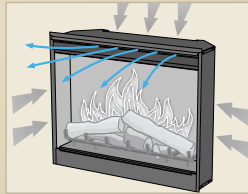

Purifire™ – Cleans and circulates air 24/7