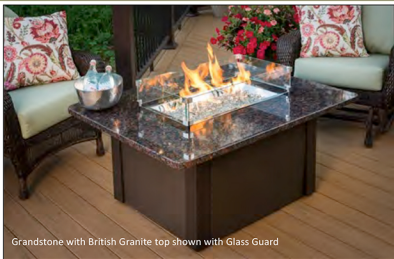

GRANDSTONE FIRE PIT TABLE

Grandstone with British Granite top shown with Glass Guard

Black and Basam Wicker

Absolute Black Grandstone

Glass Burner Cover

Classic Design, Solid Granite Top

The Grandstone Fire Pit Table looks as beautiful as it is durable. Comes with your choice of gorgeous Absolute Black or British Copper solid granite top, as well as base options of wicker or metal finish. Clean and simple lines put the focus on the dazzling crystal fire.

FEATURES:

- Solid Granite Top, choose either Absolute Black or British Copper
- Stores 20 lb. LP Tank in base or convert to Natural Gas
- Manual Ignition System
- Variable Flame Control
- Rectangular Burner Design Produces up to 65,000 BTU's
- UL Listed CF1224 Stainless Steel Burner
- Made in USA